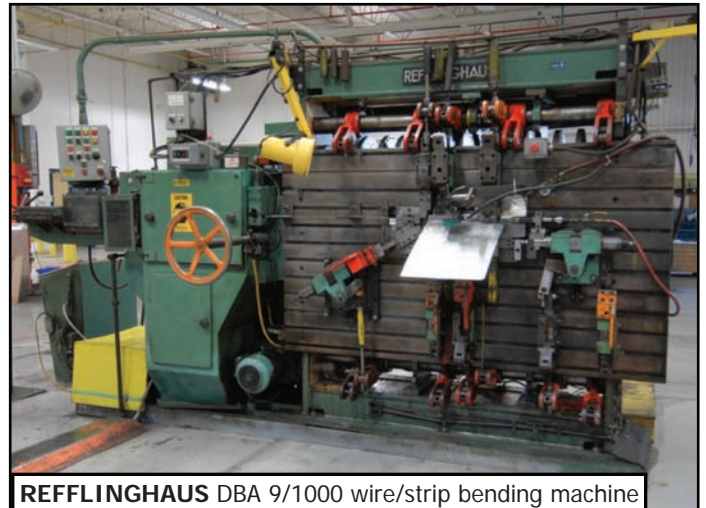

*Large Manufacturer of Automotive Valve Springs,
Custom Coil Springs and Flat Metal Products*

Wednesday, May 26, 2010 • 10:30 A.M. EST

3100 Mainway, Burlington (Toronto), Ontario, Canada L7M 1A3

SIMPLEX RAPID A/16E 4 axis CNC spring coiler

OMCG TRG65 blanking/forming machine

BESLEY 926 tandem spring grinder

REFFLINGHAUS DBA 9/1000 wire/strip bending machine

SIMPLEX RAPID A/16E 4 axis spring coiler; OMCG TRG 65 blank / former; BESLEY 53" tandem spring grinder; (2) WAFIOS WSR ring coilers, REFFLINGHAUS DBA 9/1000 wire bend/strip machine; also, WHEELABRATOR tumble blasts, pass through shot peens, furnaces, (3) dust collectors up to 200hp, CNC wireforming, coilers, spring grinders, lab and test equip., transfer machines, cranes, forklifts, bins, etc.