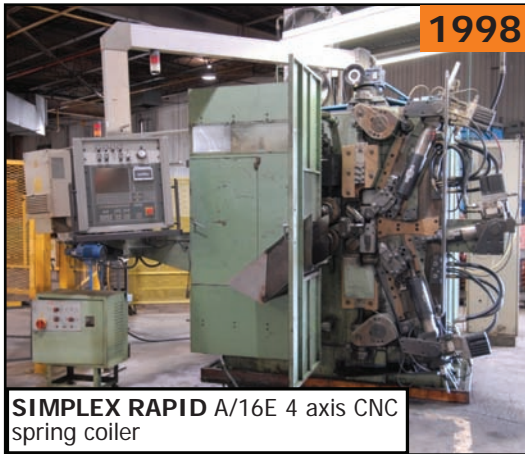

*Large Manufacturer of Automotive Valve Springs,
Custom Coil Springs and Flat Metal Products*

Wednesday, May 26, 2010 • 10:30 A.M. EST

3100 Mainway, Burlington (Toronto), Ontario, Canada L7M 1A3

SIMPLEX RAPID A/16E 4 axis CNC spring coiler